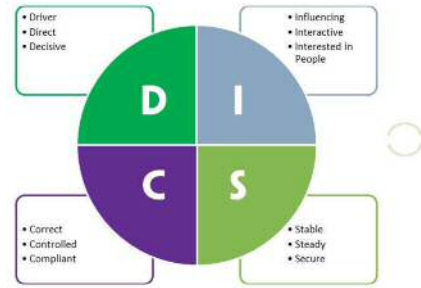

## Classic DISC 2.0

- The original Personal Profile System (PPS) 2800 Series
- Personalized 23 page report
- Line Graph Data
- **Time to Complete 10-25 minutes**
- 28-item forced choice questionnaire
- Scored on 4 scales

## Everything DISC Workplace

- Our most comprehensive and customizable profiling system.
- Personalized 20 page report
- Circle Plot Point Data
- **Time to Complete 15-20 minutes**
- 80-item questionnaire (approximately).
- Scored on 8 scales
- **32% more accurate than DiSC Classic**